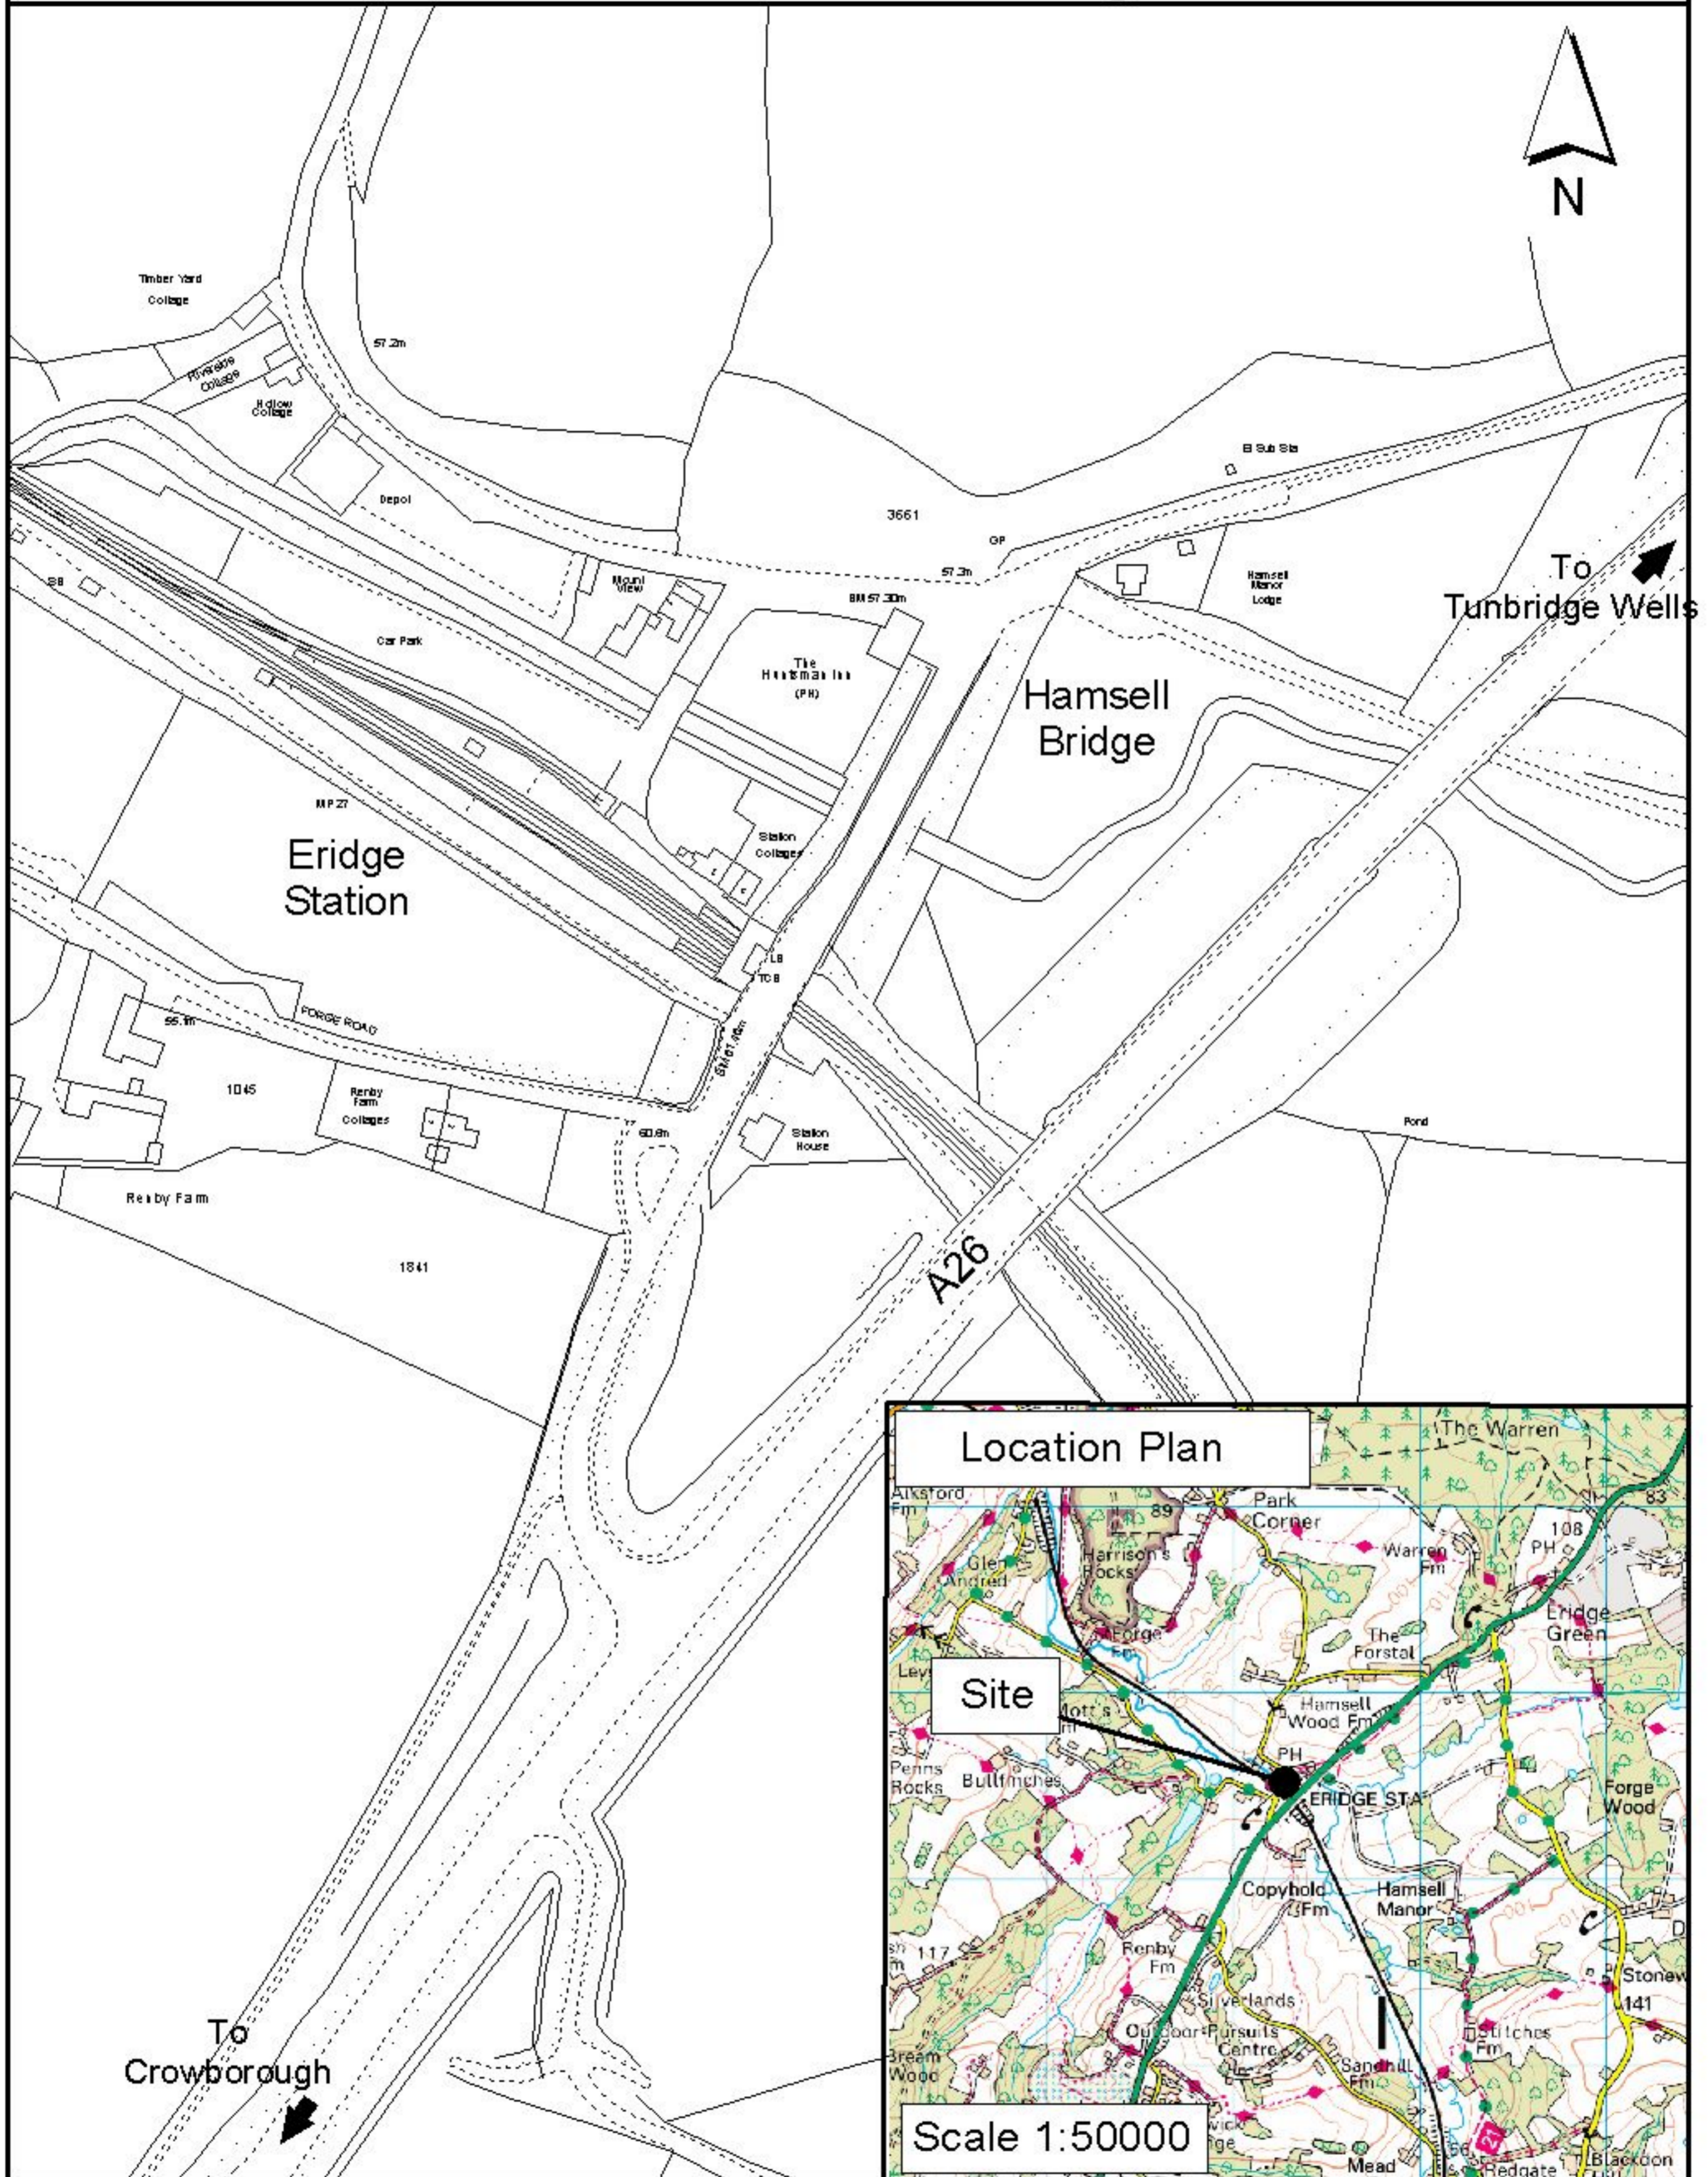

# Eridge - Petition concerning car parking near the station bridge.

Scale 1: 2500

Bob Wilkins  
Msc CEng MICE MinstVWM MIHT  
Director, Transport and Environment  
East Sussex County Council

Reproduced from the Ordnance Survey mapping with the permission of the Controller of Her Majesty's Stationery Office (c) Crown Copyright. Unauthorised reproduction infringes Crown copyright and may lead to prosecution or civil proceedings. East Sussex County Council, 19000601, 2005