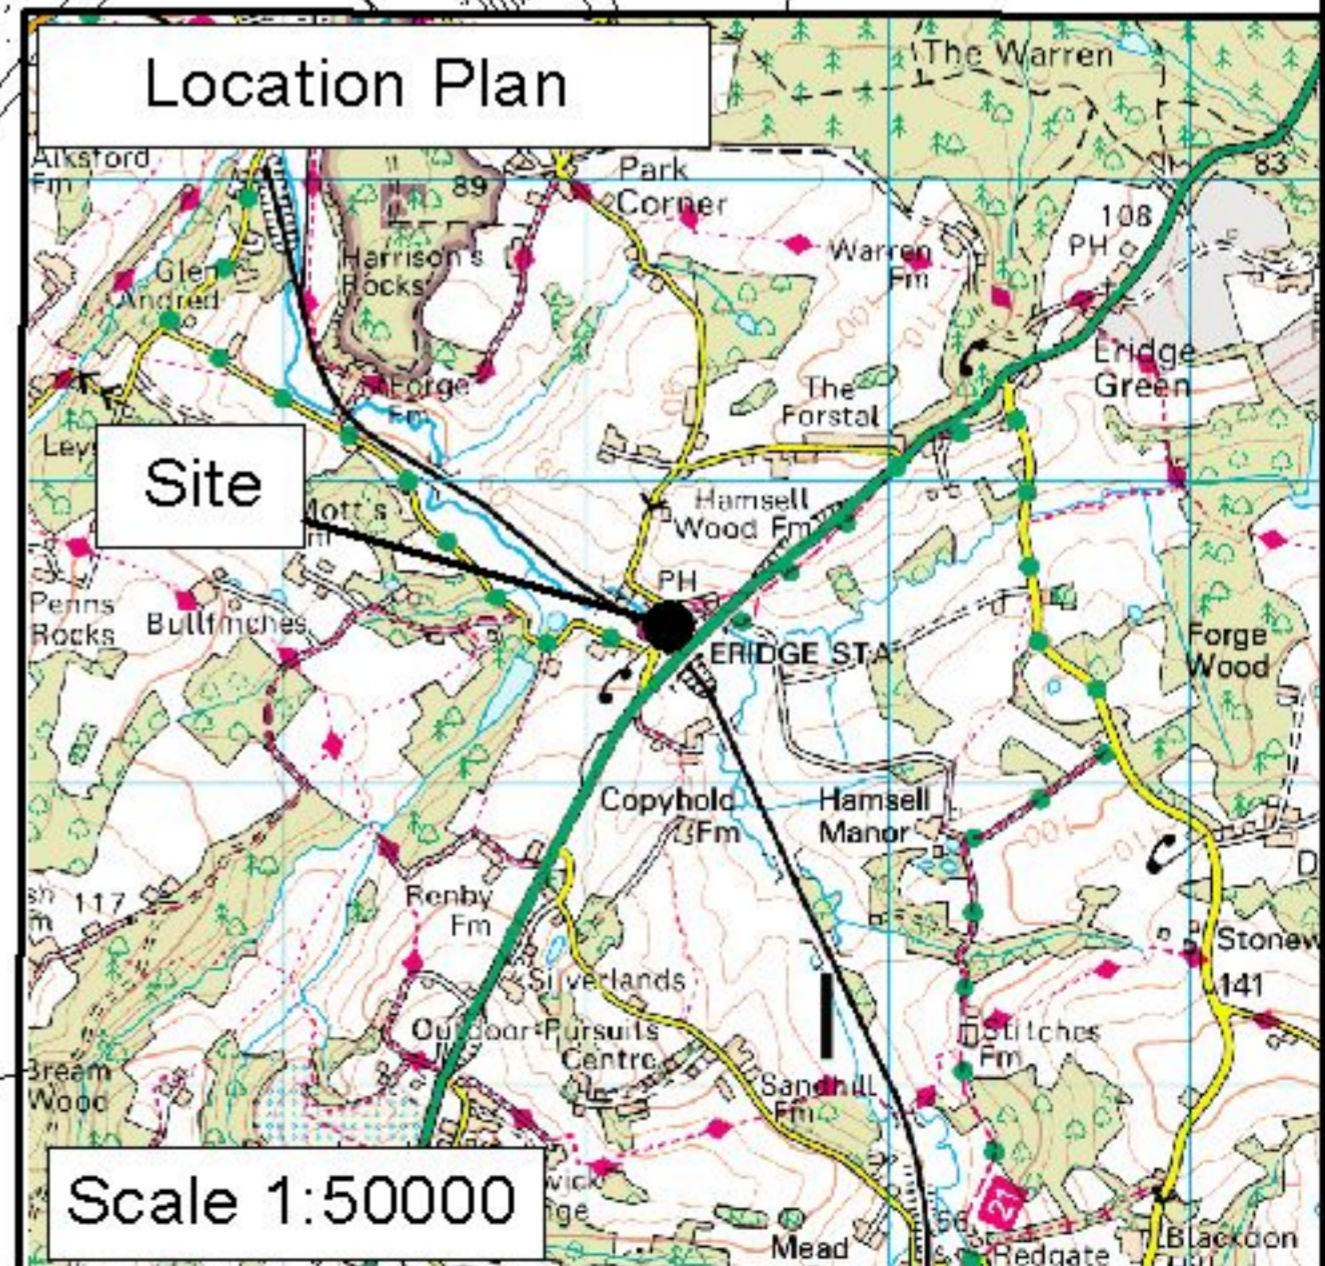

# Eridge - Petition concerning car parking near the station bridge.

Scale 1: 2500

Bob Wilkins  
Msc CEng MICE MinstVWM MIHT  
Director, Transport and Environment  
East Sussex County Council

Reproduced from the Ordnance Survey mapping with the permission of the Controller of Her Majesty's Stationery Office (c) Crown Copyright. Unauthorised reproduction infringes Crown copyright and may lead to prosecution or civil proceedings. East Sussex County Council, 19000601, 2005